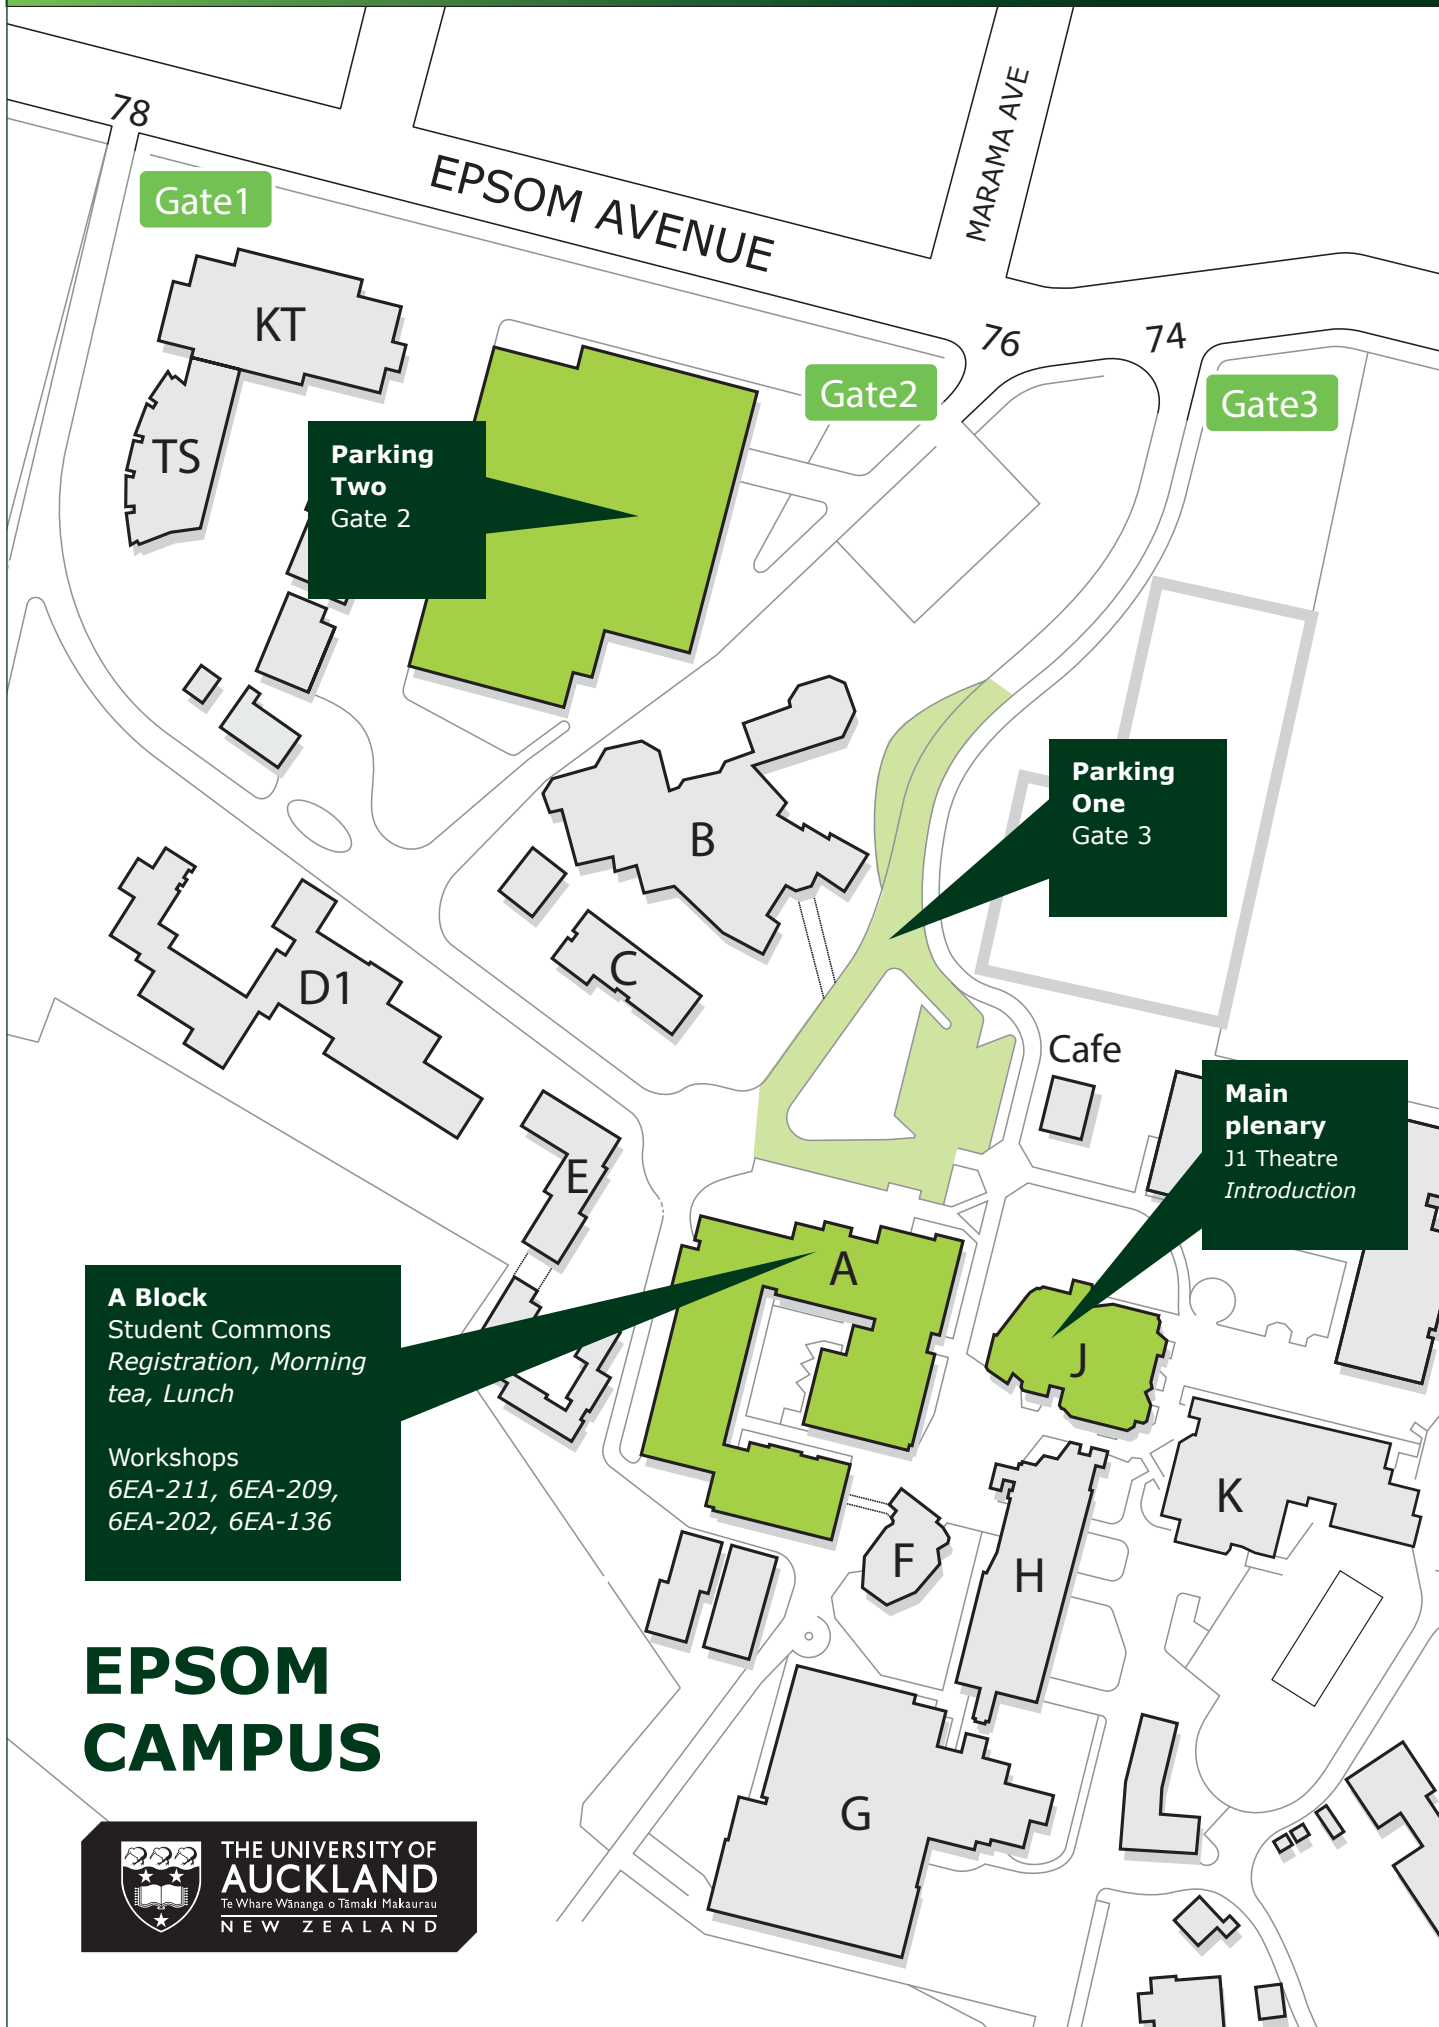

# TESOLANZ MAP

Gate1

EPSOM AVENUE

MARAMA AVE

78

76

74

Gate2

Gate3

**Parking Two**  
Gate 2

**Parking One**  
Gate 3

Cafe

**Main plenary**  
J1 Theatre  
Introduction

**A Block**  
Student Commons  
*Registration, Morning tea, Lunch*  
  
Workshops  
6EA-211, 6EA-209,  
6EA-202, 6EA-136

## EPSOM CAMPUS