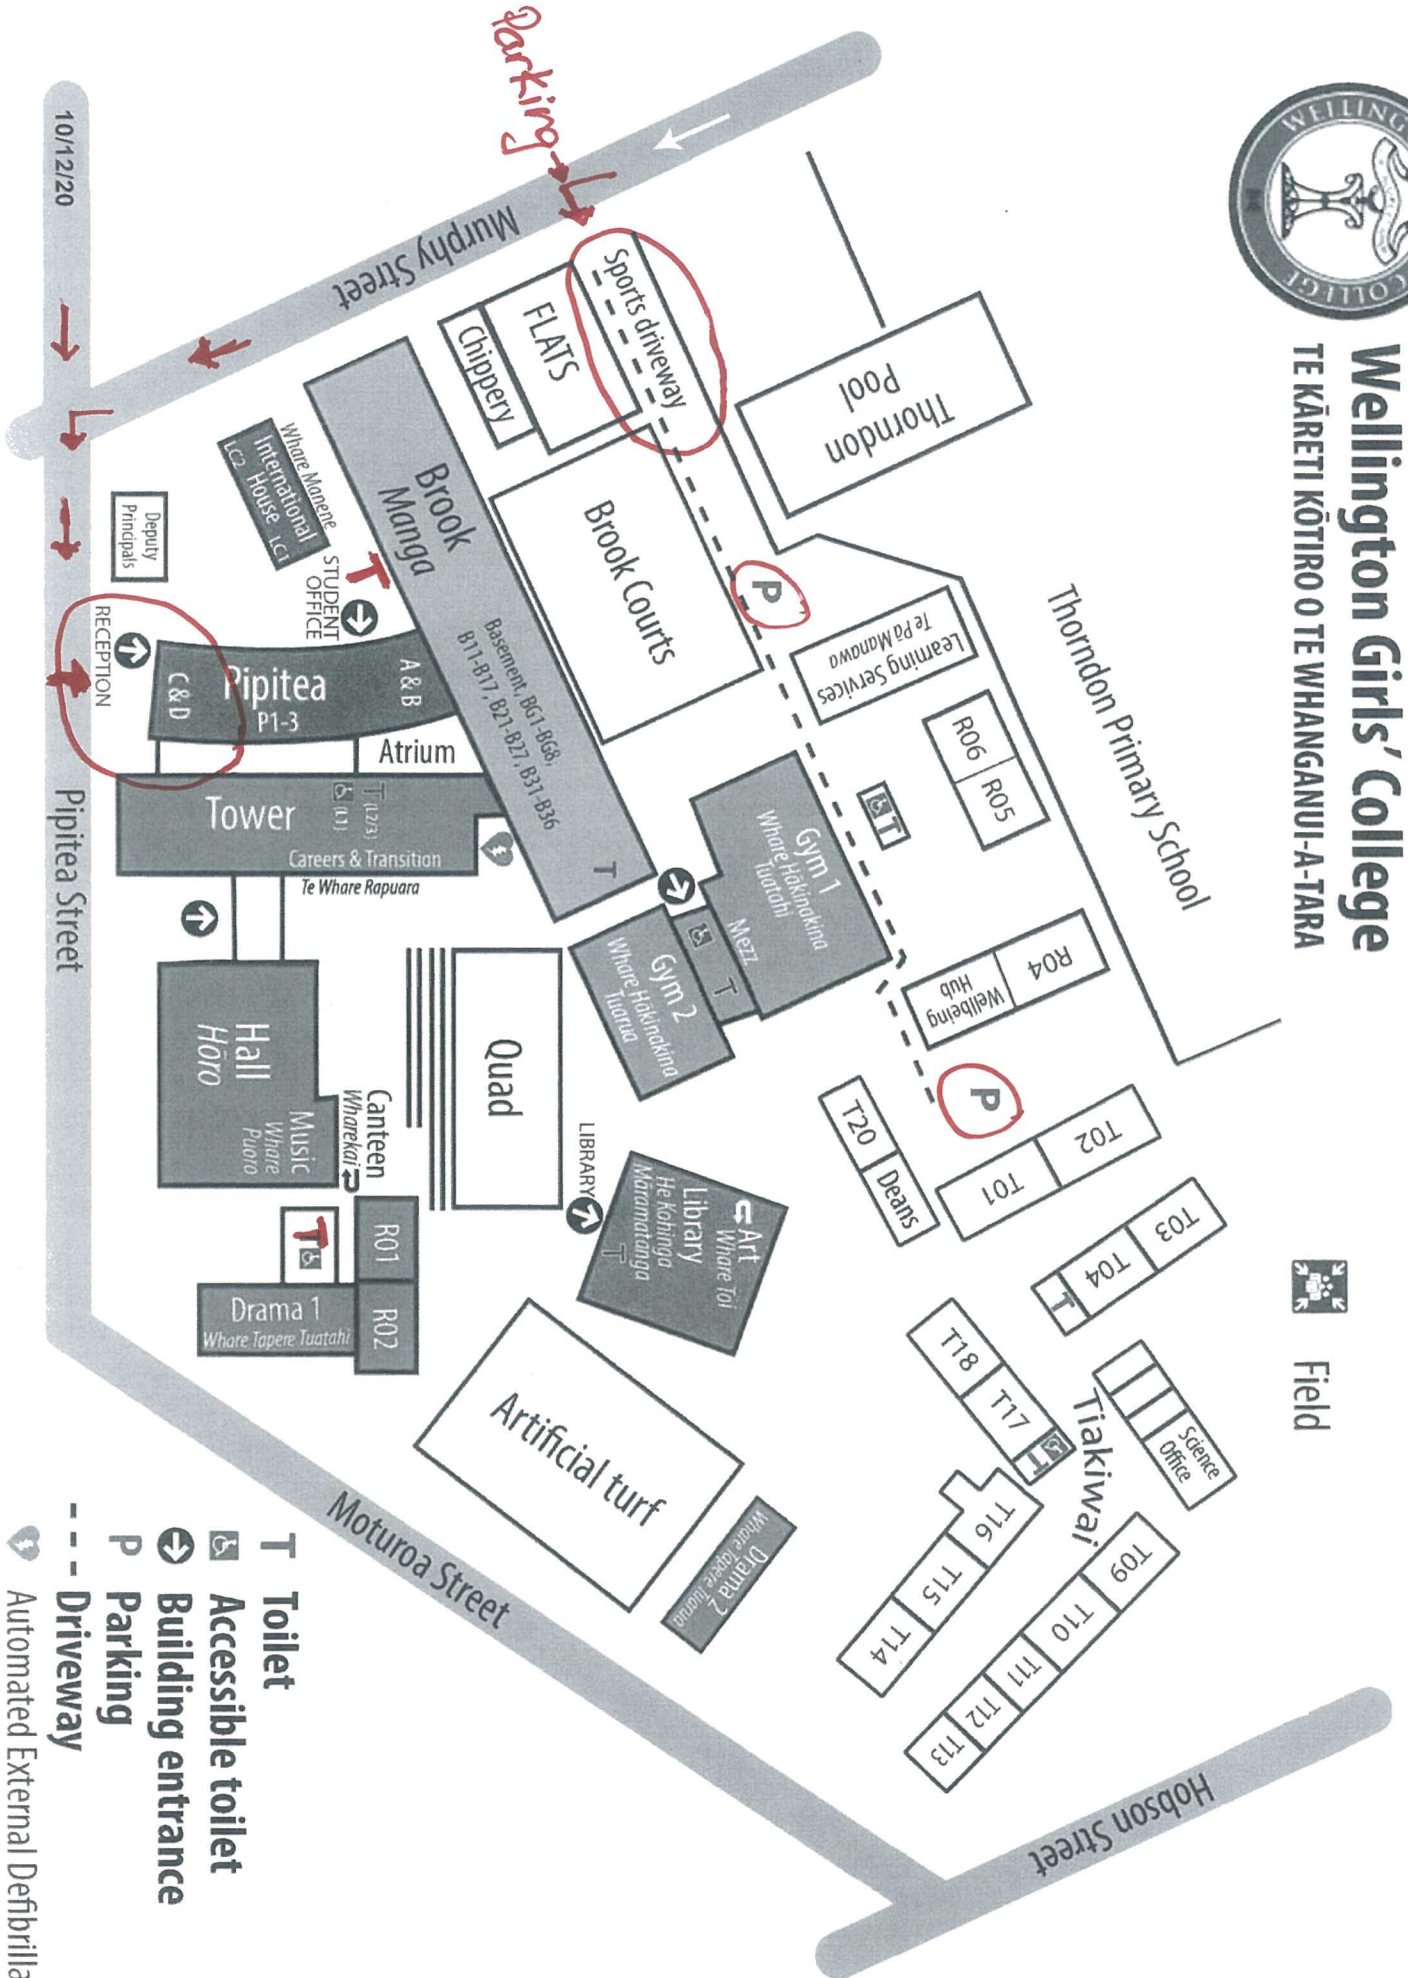

# Wellington Girls' College

TE KĀRETI KŌTIRO O TE WHANGANUI-A-TARA

Field

10/1/2/20

Pipitea Street

Moturoa Street

Hobson Street

- T Toilet
- Accessible toilet
- Building entrance
- P Parking
- - - Driveway
- Automated External Defibrillator